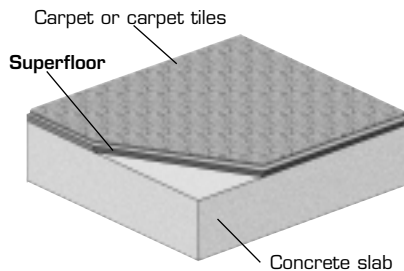

Acoustical Underlay System for Carpet and Carpet Tiles

superfloor®

Superfloor® Benefits:

- Eliminates traditional carpet 'wear spots' and extends the life of the carpet
- Self-leveling qualities that correct as much as 1/8" over 3 ft. to 1/4" over 10 ft., saving money and time.
- Moisture and mold resistant
- Versatile installation options - accept glue-down or traditional installation with carpet tacks
- Re-useable with traditional installation method (not glue-down)
- Increased thermal insulation due to product design

ACOUSTIC PERFORMANCE

Building Construction	IIC	Carpet Type
5.5" Concrete slab (no ceiling)	Δ34	5/16" carpet loose laid
5.5" Concrete slab (no ceiling)	Δ37	5/16" carpet glued down

Visit www.soundseal.com for field and lab tests.

Typical Concrete Slab Construction

Product Specifications

1/4" or 7mm thick
 23 1/4" x 33 7/8" boards
 20 boards per pack
 109 sq. ft. per pack
 43 lbs. per pack
 3052 sq. ft. per skid
 28 packs per skid
 1,204 lbs. per skid
 100% natural wood product
 made from recycled material