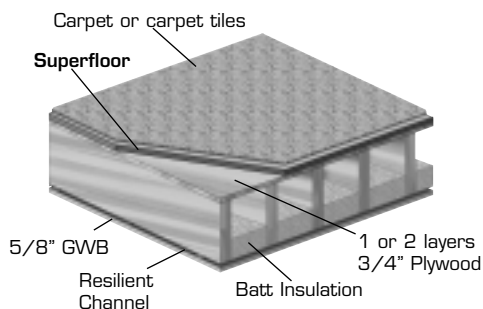

Typical Concrete Slab Construction

ACOUSTIC PERFORMANCE

Building Construction	IIC	Carpet Type
5.5" Concrete slab (no ceiling)	Δ34	5/16" carpet loose laid
5.5" Concrete slab (no ceiling)	Δ37	5/16" carpet glued down

Visit www.soundseal.com for field and lab tests.

Note: Results may vary depending upon building and floor configurations. Test procedure methods per standards set forth by ASTM E492-90, ASTM E-989-89, ASTM E-1007-97, and ASTM E2179-03.

Typical Wood Construction